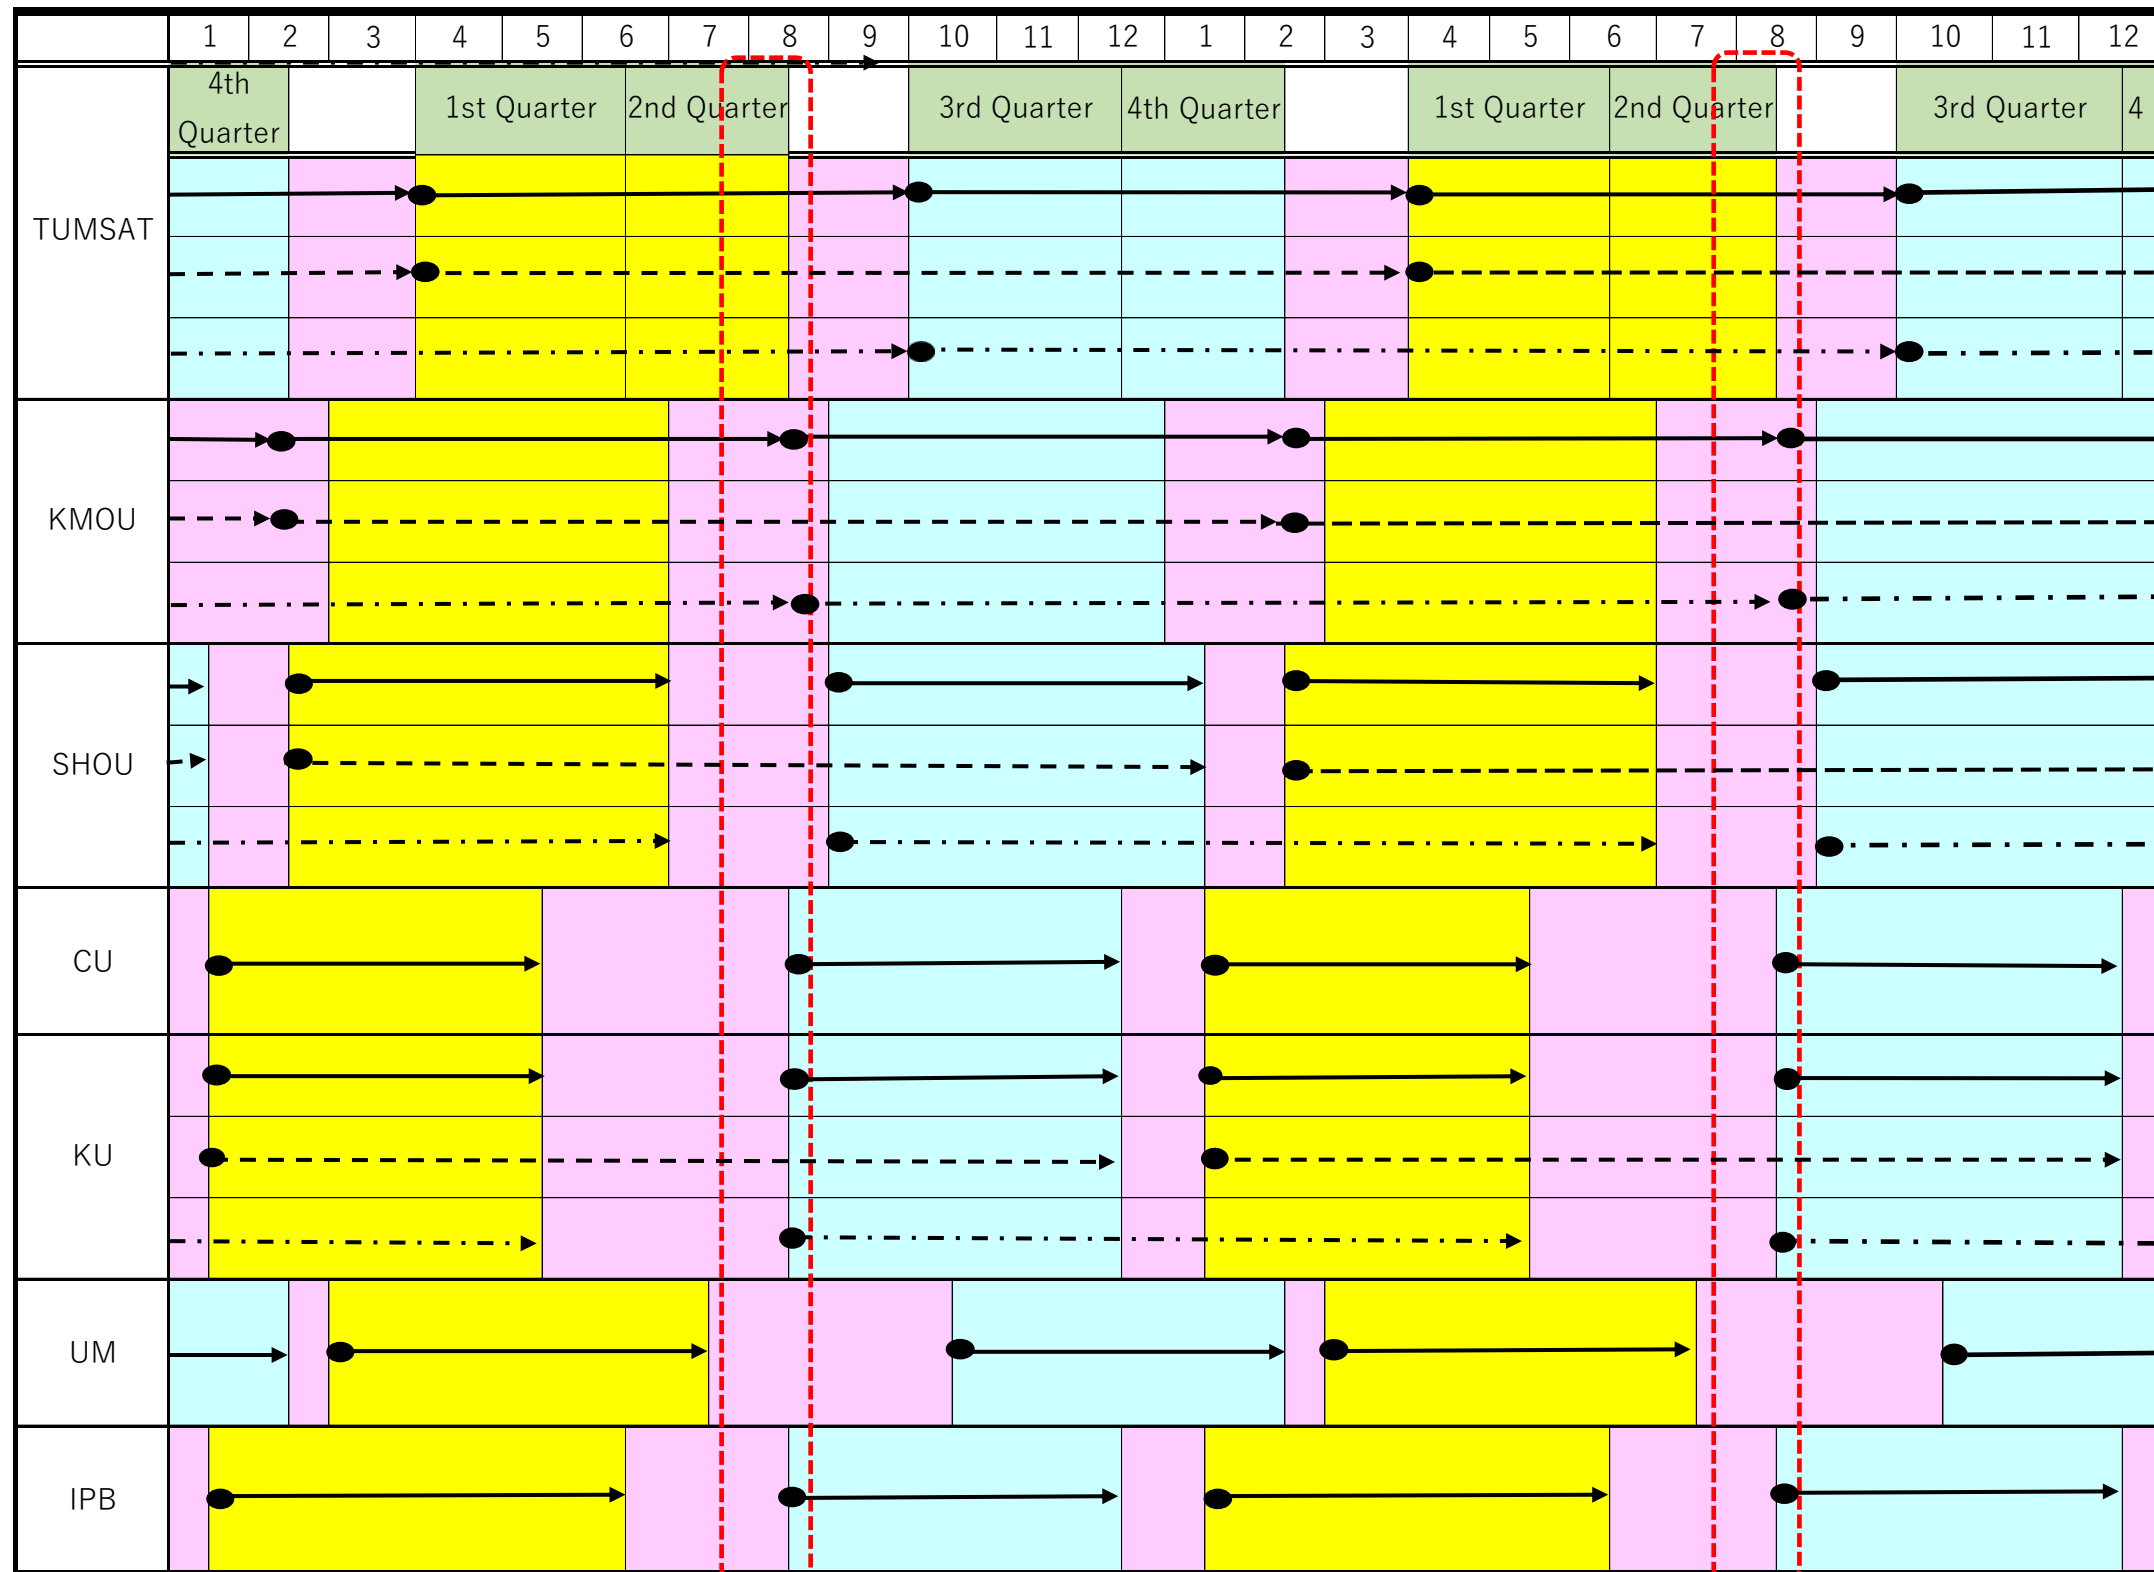

Program Duration

- Spring semester
- Fall semester
- Long vacation
- Program start
- IJP (1 semester)
- DDP Master (Spring semester starts 1 year)
- DDP Master (Fall semester starts 1 year)
- STP(Feasible period)

*DDP (Doctoral Program) dispatch period will be determined on a case-by-case basis.